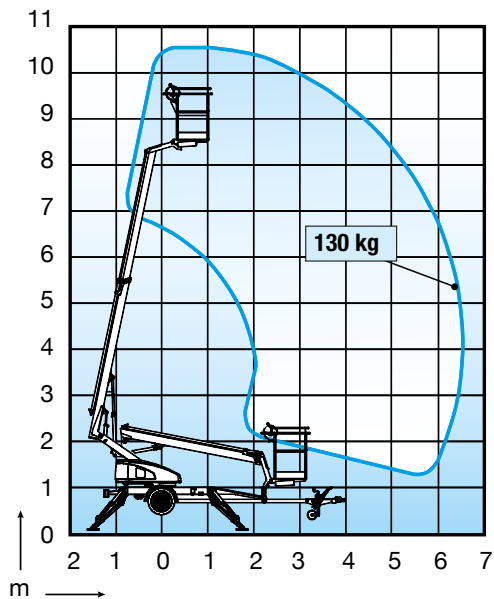

DINOLift
Up to the Job

DINO® TRAILERS

DINO TL Series

- Working height 10.5 m
- Telescopic boom
- Ultra-light, easy to transport

DINO 105TL

Standard features in DINO 105TL:

- Ultra-light, total weight only 950 kg (picture 1)
- Simple, easy to use (picture 2)
- Easy to maintain
- 1-person steel basket, capacity 130 kg (picture 3)
- Reliable and safe

Options available for DINO 105TL:

- Driving system (picture 4)
- Outrigger support indicator
- Extra outrigger plates 300 x 300 x 30 mm + bracket
- Lockable tool / harness box

Technical data

Max. working height	10.50 m
Max. platform height	8.50 m
Max. outreach	6.50 m
Support width	3.25 / 3.50 m
Lifting capacity	130 kg
Basket size	0.75 x 0.80 m
Boom rotation	+/- 355 °
Boom control	2-speed
Transport length	5.43 m
Transport width	1.50 m
Transport height	1.99 m
Weight	950 kg
Driving system	opt.
AC socket in the basket x 2	std
Electro motor	std